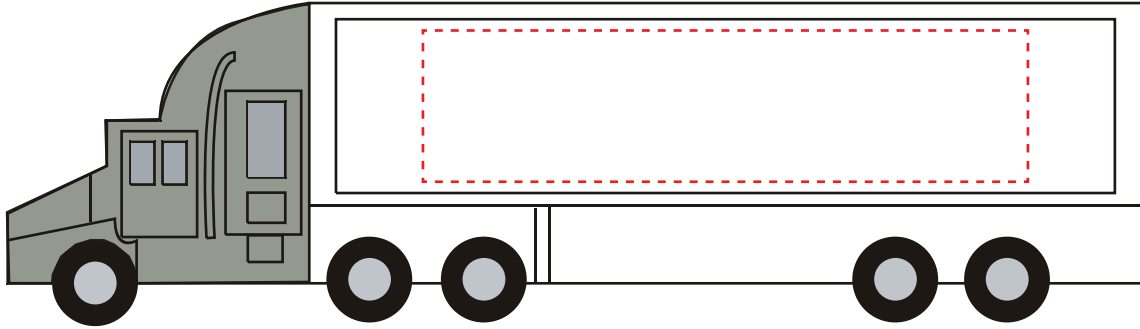

PRODUCT CODE:

ST004

PRODUCT SIZE:

150mmW x 42mmH x 30mmD

COLOUR OPTIONS:

White

DECORATION AREAS:

Pad Print: 80mmW x 20mmH

Direct Digital: 80mmW x 20mmH

Digital Transfer: 80mmW x 20mmH

100% ACTUAL SIZE