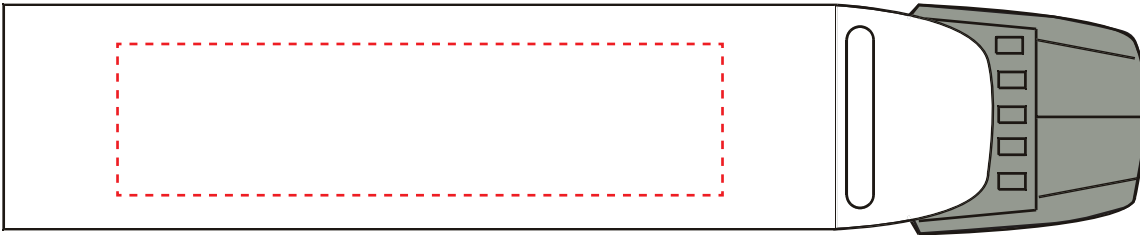

PRODUCT CODE:

ST004

PRODUCT SIZE:

150mmW x 42mmH x 30mmD

COLOUR OPTIONS:

White

DECORATION AREAS:

Pad Print: 80mmW x 20mmH

Direct Digital: 80mmW x 20mmH

Digital Transfer: 80mmW x 20mmH

100% ACTUAL SIZE