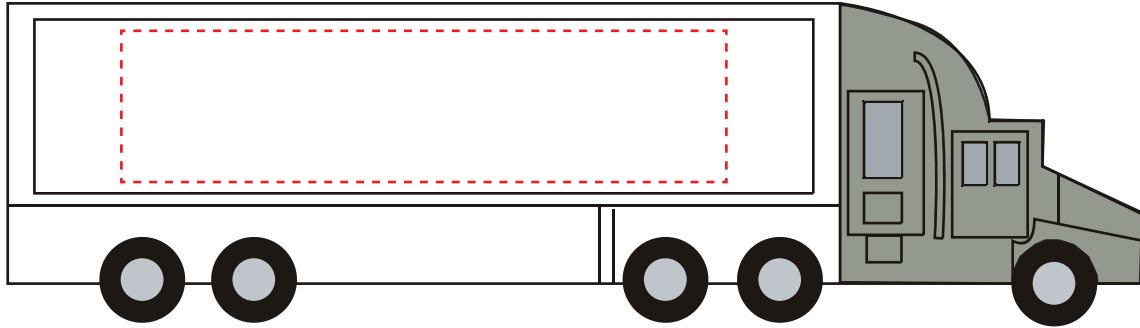

PRODUCT CODE:

ST004

PRODUCT SIZE:

150mmW x 42mmH x 30mmD

COLOUR OPTIONS:

White

DECORATION AREAS:

Pad Print: 80mmW x 20mmH

Direct Digital: 80mmW x 20mmH

Digital Transfer: 80mmW x 20mmH

100% ACTUAL SIZE