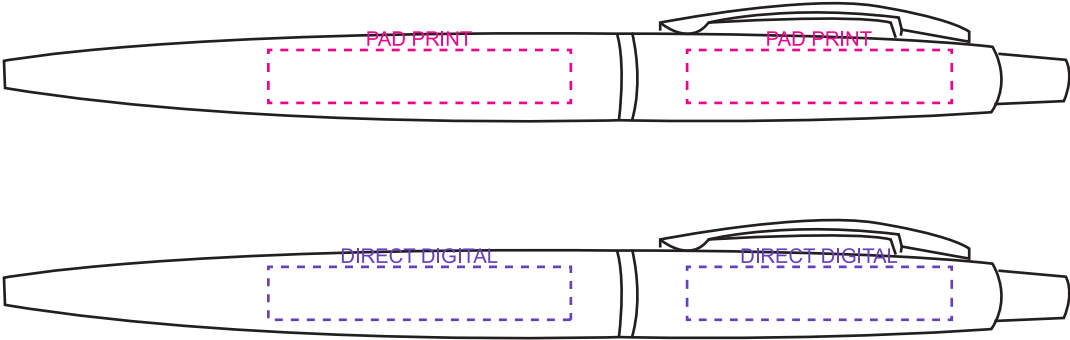

PRODUCT CODE:

PP073

PRODUCT SIZE:

140mmW x 11mmH

COLOUR OPTIONS:

Black, Blue (2738c), Red (200c),

White, Orange (1505c)

DECORATION AREAS:

Pad Print: 35mmW x 7mmH (upper barrel)

Pad Print:40mmW x 7mmH (lower barrel)

Direct Digital: 35mmW x 7mmH (upper barrel)

Direct Digital: 40mmW x 7mmH (lower barrel)

100% ACTUAL SIZE