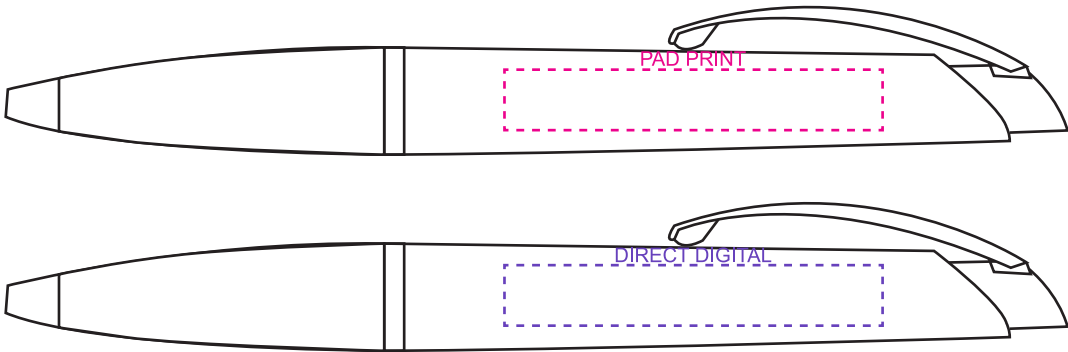

PRODUCT CODE:

PP070

PRODUCT SIZE:

145mmW x 17mmH

COLOUR OPTIONS:

Black, Blue (2728c), Red (186c),
Green (341c), Orange (1505c)

DECORATION AREAS:

Pad Print: 50mmW x 8mmH
Direct Digital: 50mmW x 8mmH

100% ACTUAL SIZE