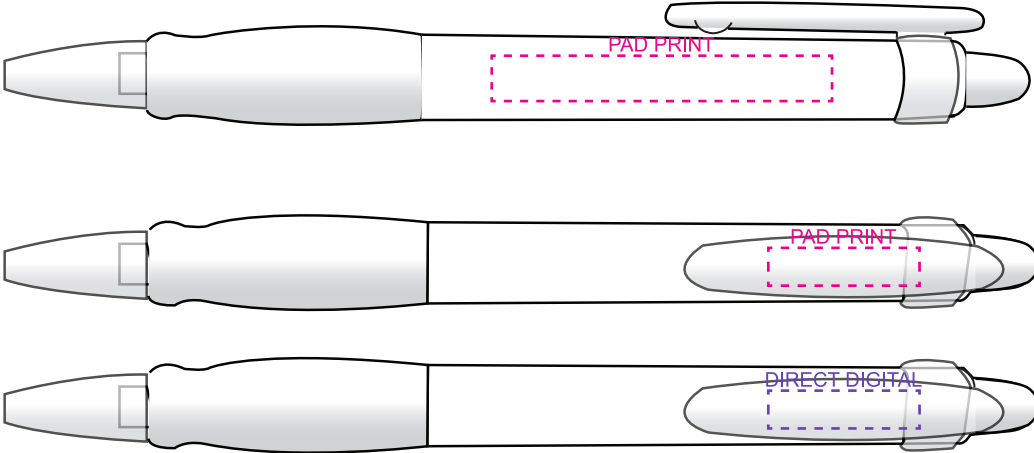

PRODUCT CODE:

PP055

PRODUCT SIZE:

139mmW x 15mmH x 12mmD

COLOUR OPTIONS:

Blue (2757c), Red (7622c), Green (356c),
Purple (2685c), Orange (1505c), Yellow (397c)

DECORATION AREAS:

Pad Print: 45mmW x 6mmH (barrel)

Pad Print: 20mmW x 5mmH (clip)

Direct Digital: 20mmW x 5mmH (clip)

100% ACTUAL SIZE