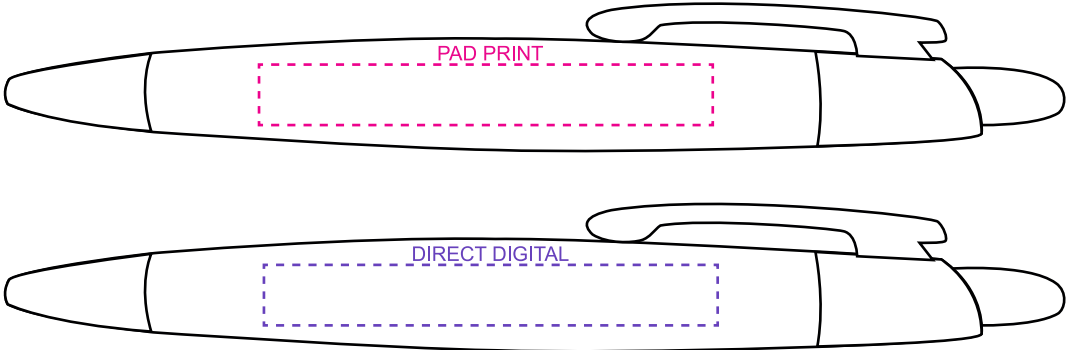

PRODUCT CODE:

PP006

PRODUCT SIZE:

143mmW x 23mmH x 13mmD

COLOUR OPTIONS:

Blue (2738c), Red (7622c), Green (355c),
Orange (1505c), Purple (2587c), Black

DECORATION AREAS:

Pad Print: 60mmW x 8mmH
Direct Digital: 60mmW x 8mmH

100% ACTUAL SIZE