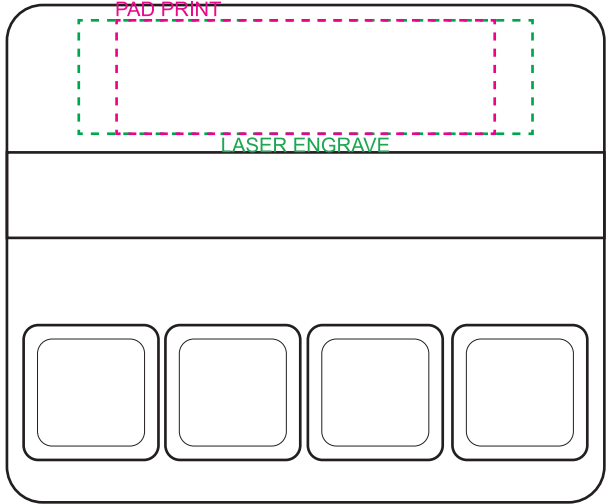

PRODUCT CODE:

MSD008

PRODUCT SIZE:

79mmW x 66mmH x 30mmD

COLOUR OPTIONS:

Natural/White

DECORATION AREAS:

Laser Engrave: 60mmW x 15mmH

Direct Digital: 50mmW x 15mmH

100% ACTUAL SIZE