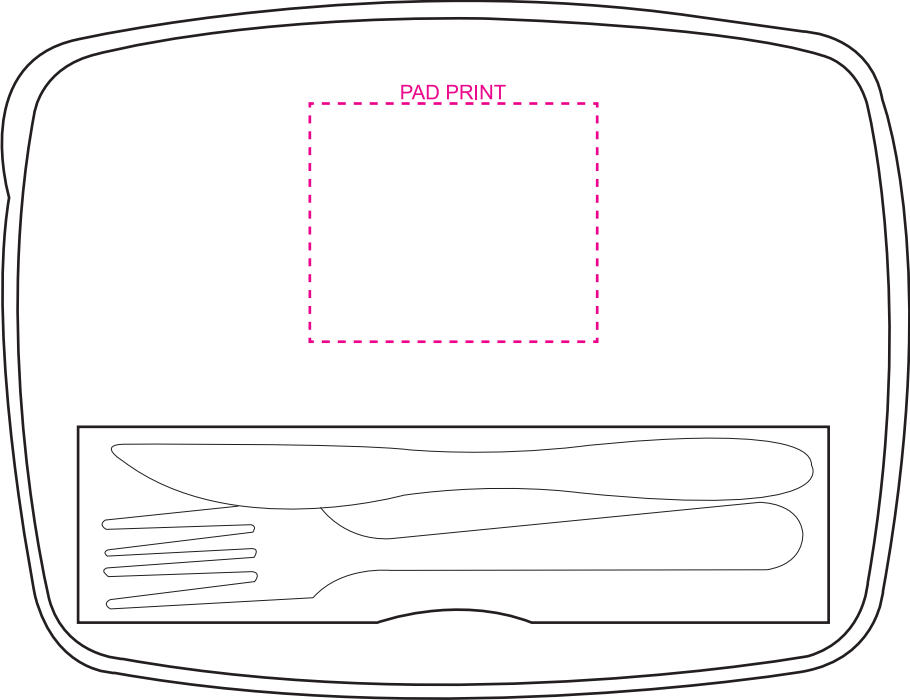

50% ACTUAL SIZE