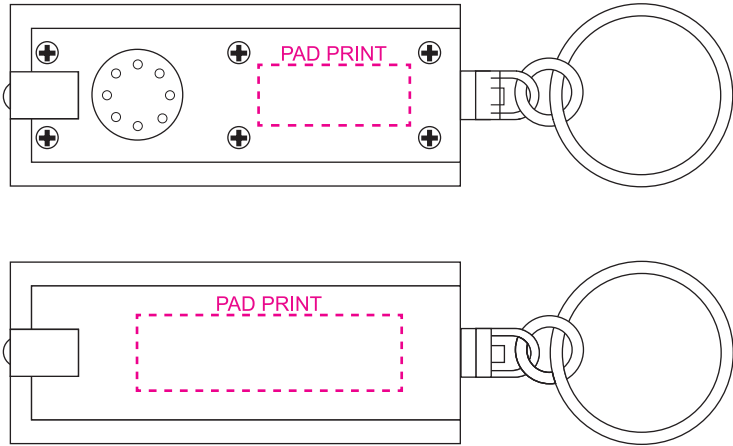

PRODUCT CODE:

KRT005

PRODUCT SIZE:

24mmW x 60mmH x 9mmD

COLOUR OPTIONS:

Black, Blue, Red

DECORATION AREAS:

Pad Print: 20mmW x 8mmH (front - button side)

Pad Print: 35mmW x 10mmH (back)

100% ACTUAL SIZE