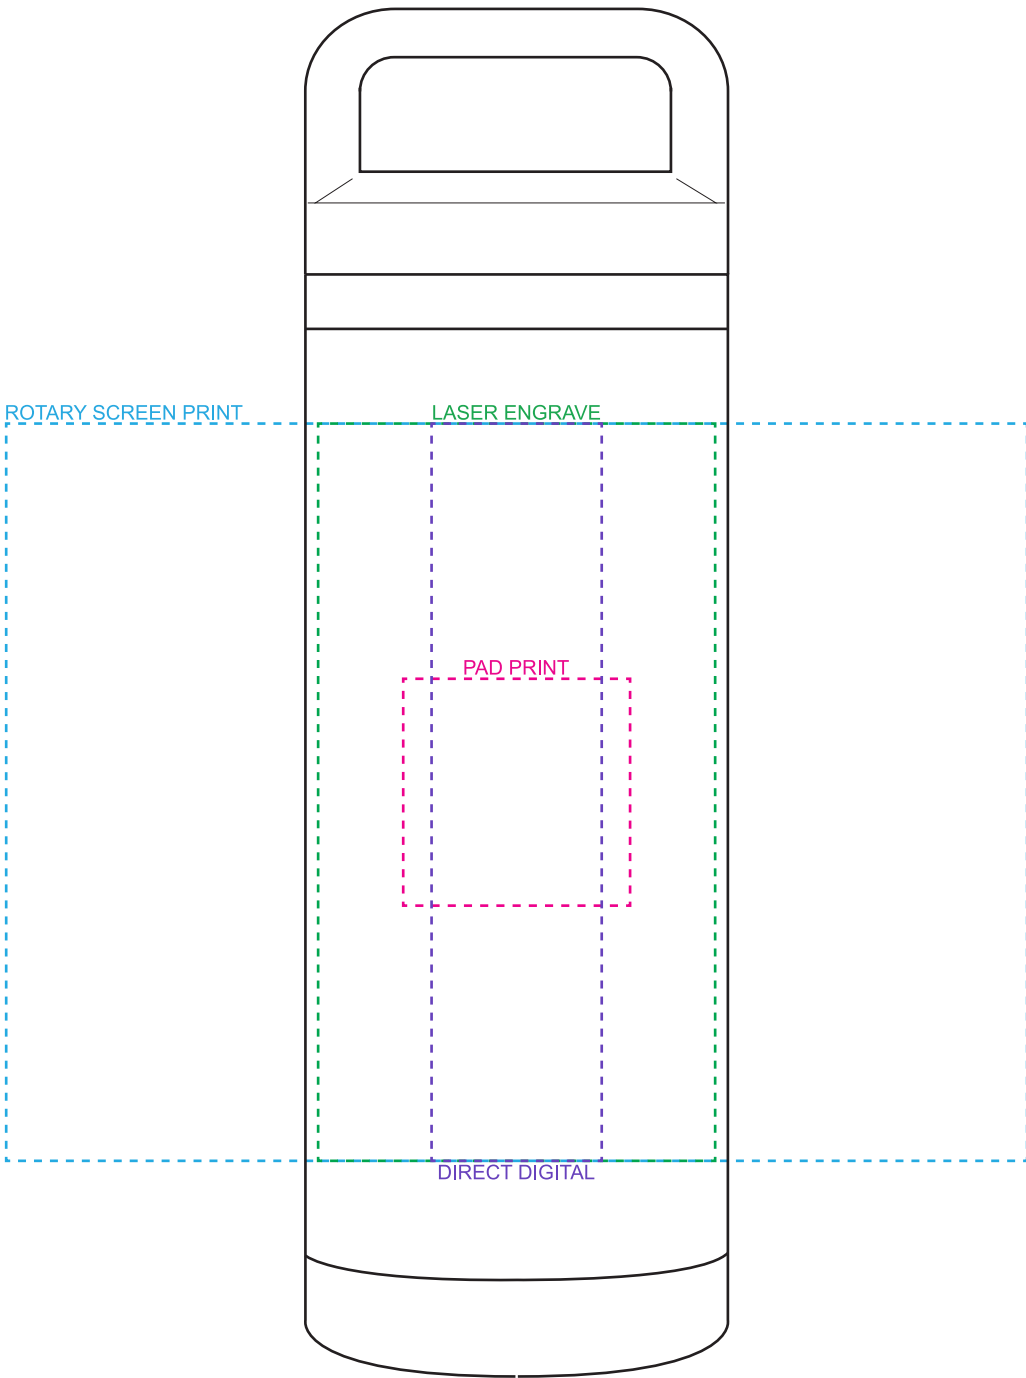

PRODUCT CODE:

DB041

PRODUCT SIZE:

75mmW x 240mmH

COLOUR OPTIONS:

Black

DECORATION AREAS:

Pad Print: 40mmW x 40mmH

Laser Engrave: 70mmW x 130mmH

Rotary Screen: 180mmW x 130mmH

Direct Digital: 30mmW x 130mmH

Engraves to tone-on-tone silver

75% ACTUAL SIZE