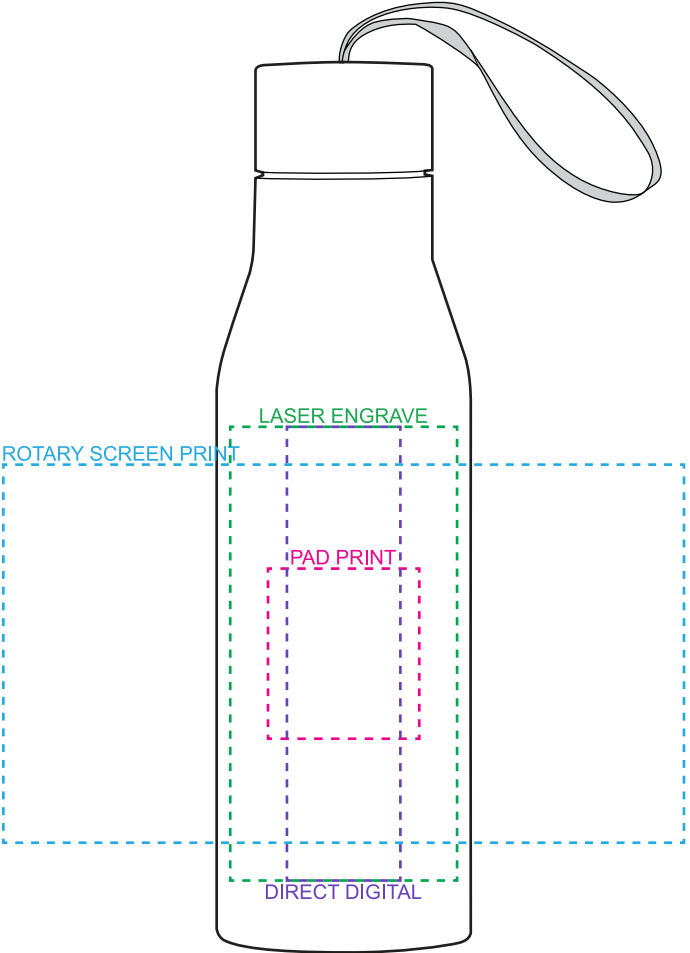

PRODUCT CODE:

DB018

PRODUCT SIZE:

235mmH x 67mmD

COLOUR OPTIONS:

Silver, Black, Blue, Red

DECORATION AREAS:

Pad Print: 40mmW x 45mmH

Laser Engrave: 60mmW x 120mmH

Rotary Screen: 180mmW x 100mmH

Direct Digital: 30mmW x 120mmH

Engrave to tone-on-tone silver

50% ACTUAL SIZE