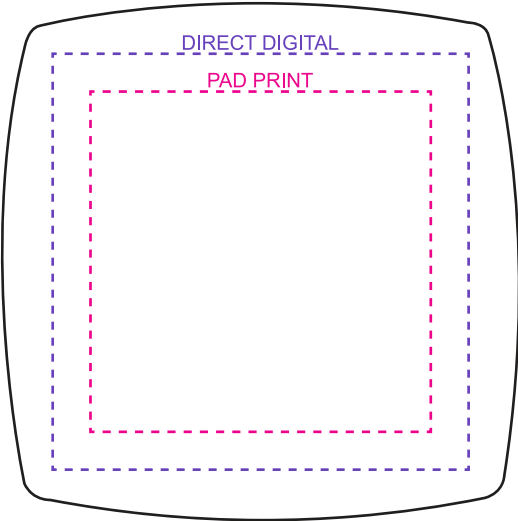

PRODUCT CODE:

CG003

PRODUCT SIZE:

68mmW x 68mmH x 9mmD

COLOUR OPTIONS:

Black

DECORATION AREAS:

Pad Print: 45mmW x 45mmH

Direct Digital: 55mmW x 55mmH

100% ACTUAL SIZE