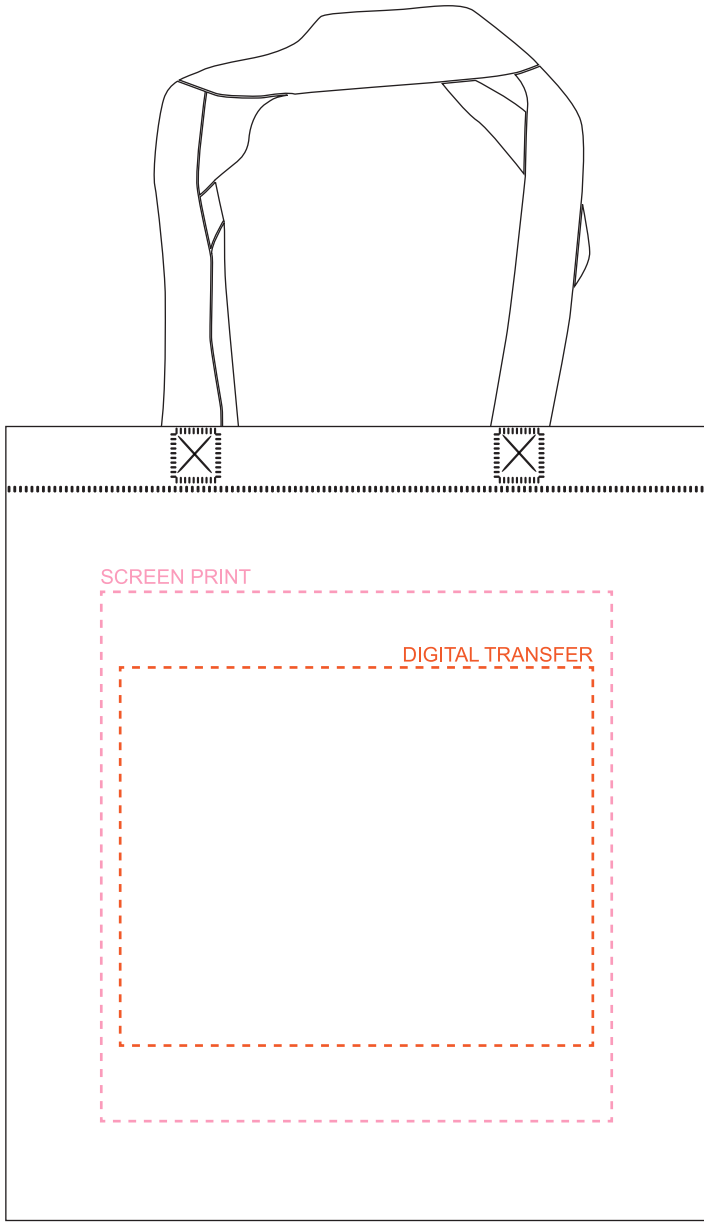

PRODUCT CODE:

CB001

PRODUCT SIZE:

380mmW x 420mmH

COLOUR OPTIONS:

Natural

DECORATION AREAS:

Screen Print: 270mmW x 280mmH

Digital Transfer: 200mm x 250mm

25% ACTUAL SIZE